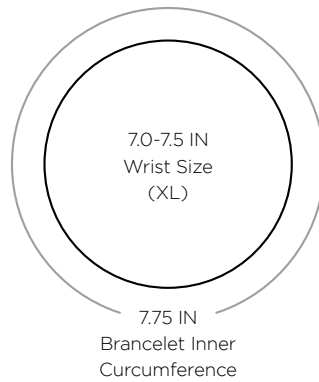

Size	Inner Circumference	Wrist Circumference
Extra Small	5.75"	5.0 - 5.5
Small	6.25"	5.5 - 6.0
Medium	6.75"	6.0 - 6.5
Large	7.25"	6.5 - 7.0
Extra Large	7.75"	7.0 - 7.5
2 Extra Large	8.25"	7.5 - 8.0

MEASUREMENT & SIZING