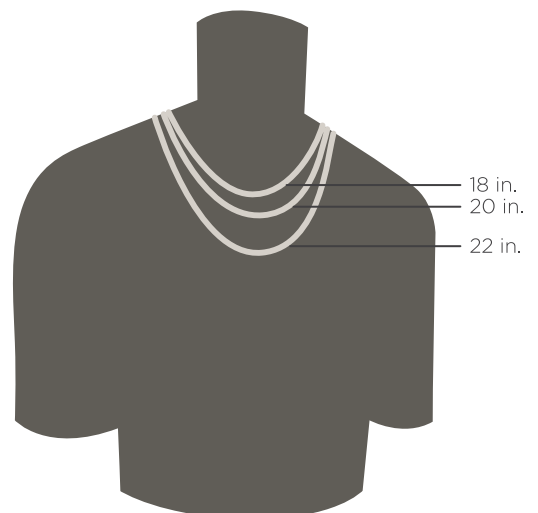

MEASURING RINGS

To find your ring size, Wrap a soft measuring tape around your finger so it feels snug. Using the chart to the right, determine the standard ring size that corresponds to your measurement.

MEASURING NECKLACES

To find your necklace size, Please review this tool to help you visualize the various lengths of our necklaces.

Women's

Men's

HOW GEMSTONES ARE MEASURED

Gems have been measured in carat weight since antiquity. The word comes from kuara, the seed of the African Coral Tree. Since 1907, the standard weight of a carat has been accepted as 0.2 gram.

A gem is usually weighed to two decimal places (for example, 1.27 carats, 1.20 carats). The carat weight of gems should not be confused with the term karat used to measure the purity of gold. Pure gold is 24K, which is too soft for jewelry. High quality jewelry is usually 18K.