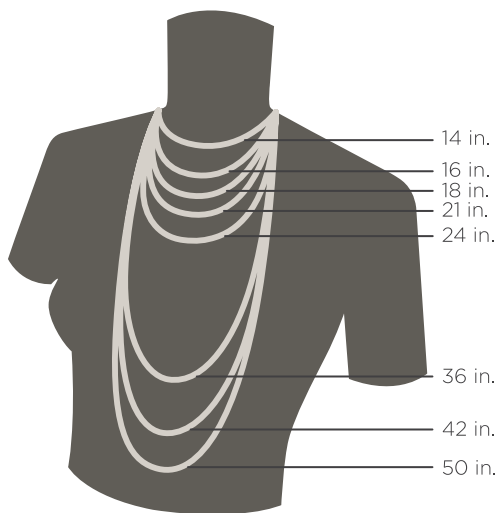

MEASURING BRACELETS

To find your wrist size, wrap a soft measuring tape tightly around your wrist, just below your wrist bone. If between two measurements, we recommend sizing down. For Men's bracelets, if you were previously a men's size medium, that length now translates to a unisex Large size. Sizes: XS, S, M, L, XL, 2XL. See examples on following slide.

MEASURING RINGS

To find your ring size, Wrap a soft measuring tape around your finger so it feels snug. Using the chart to the right, determine the standard ring size that corresponds to your measurement.

MEASURING NECKLACES

To find your necklace size, Please review this tool to help you visualize the various lengths of our necklaces.

Women's

Men's

HOW GEMSTONES ARE MEASURED

Gems have been measured in carat weight since antiquity. The word comes from kuara, the seed of the African Coral Tree. Since 1907, the standard weight of a carat has been accepted as 0.2 gram.

A gem is usually weighed to two decimal places (for example, 1.27 carats, 1.20 carats). The carat weight of gems should not be confused with the term karat used to measure the purity of gold. Pure gold is 24K, which is too soft for jewelry. High quality jewelry is usually 18K.